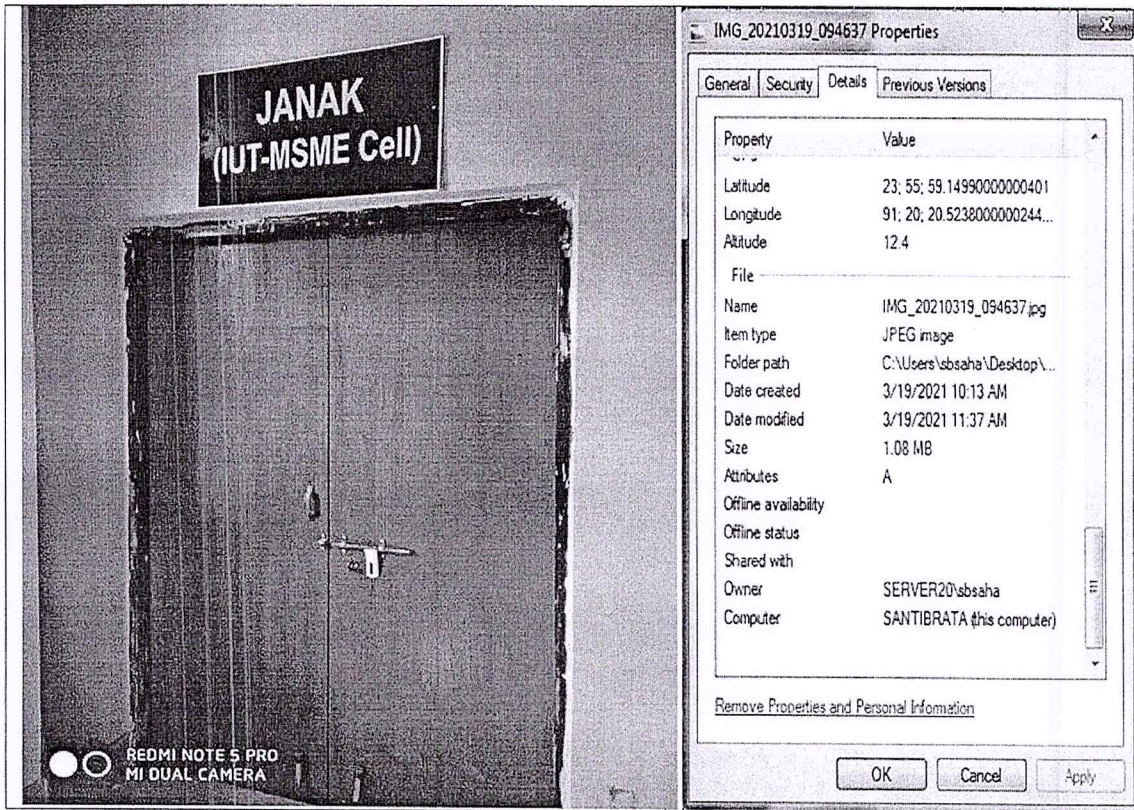

Registrar,
ICFAI University Tripura
Kamalghat, Tripura (West).

Research Coordination unit

Vivekananda Study Circle

Registrar,
ICFAI University Tripura
Kamalghat, Tripura (West).

MSME Cell

ACIC-IUT

R H
Registrar,
ICFAI University Tripura
Kamaighat, Tripura (West).